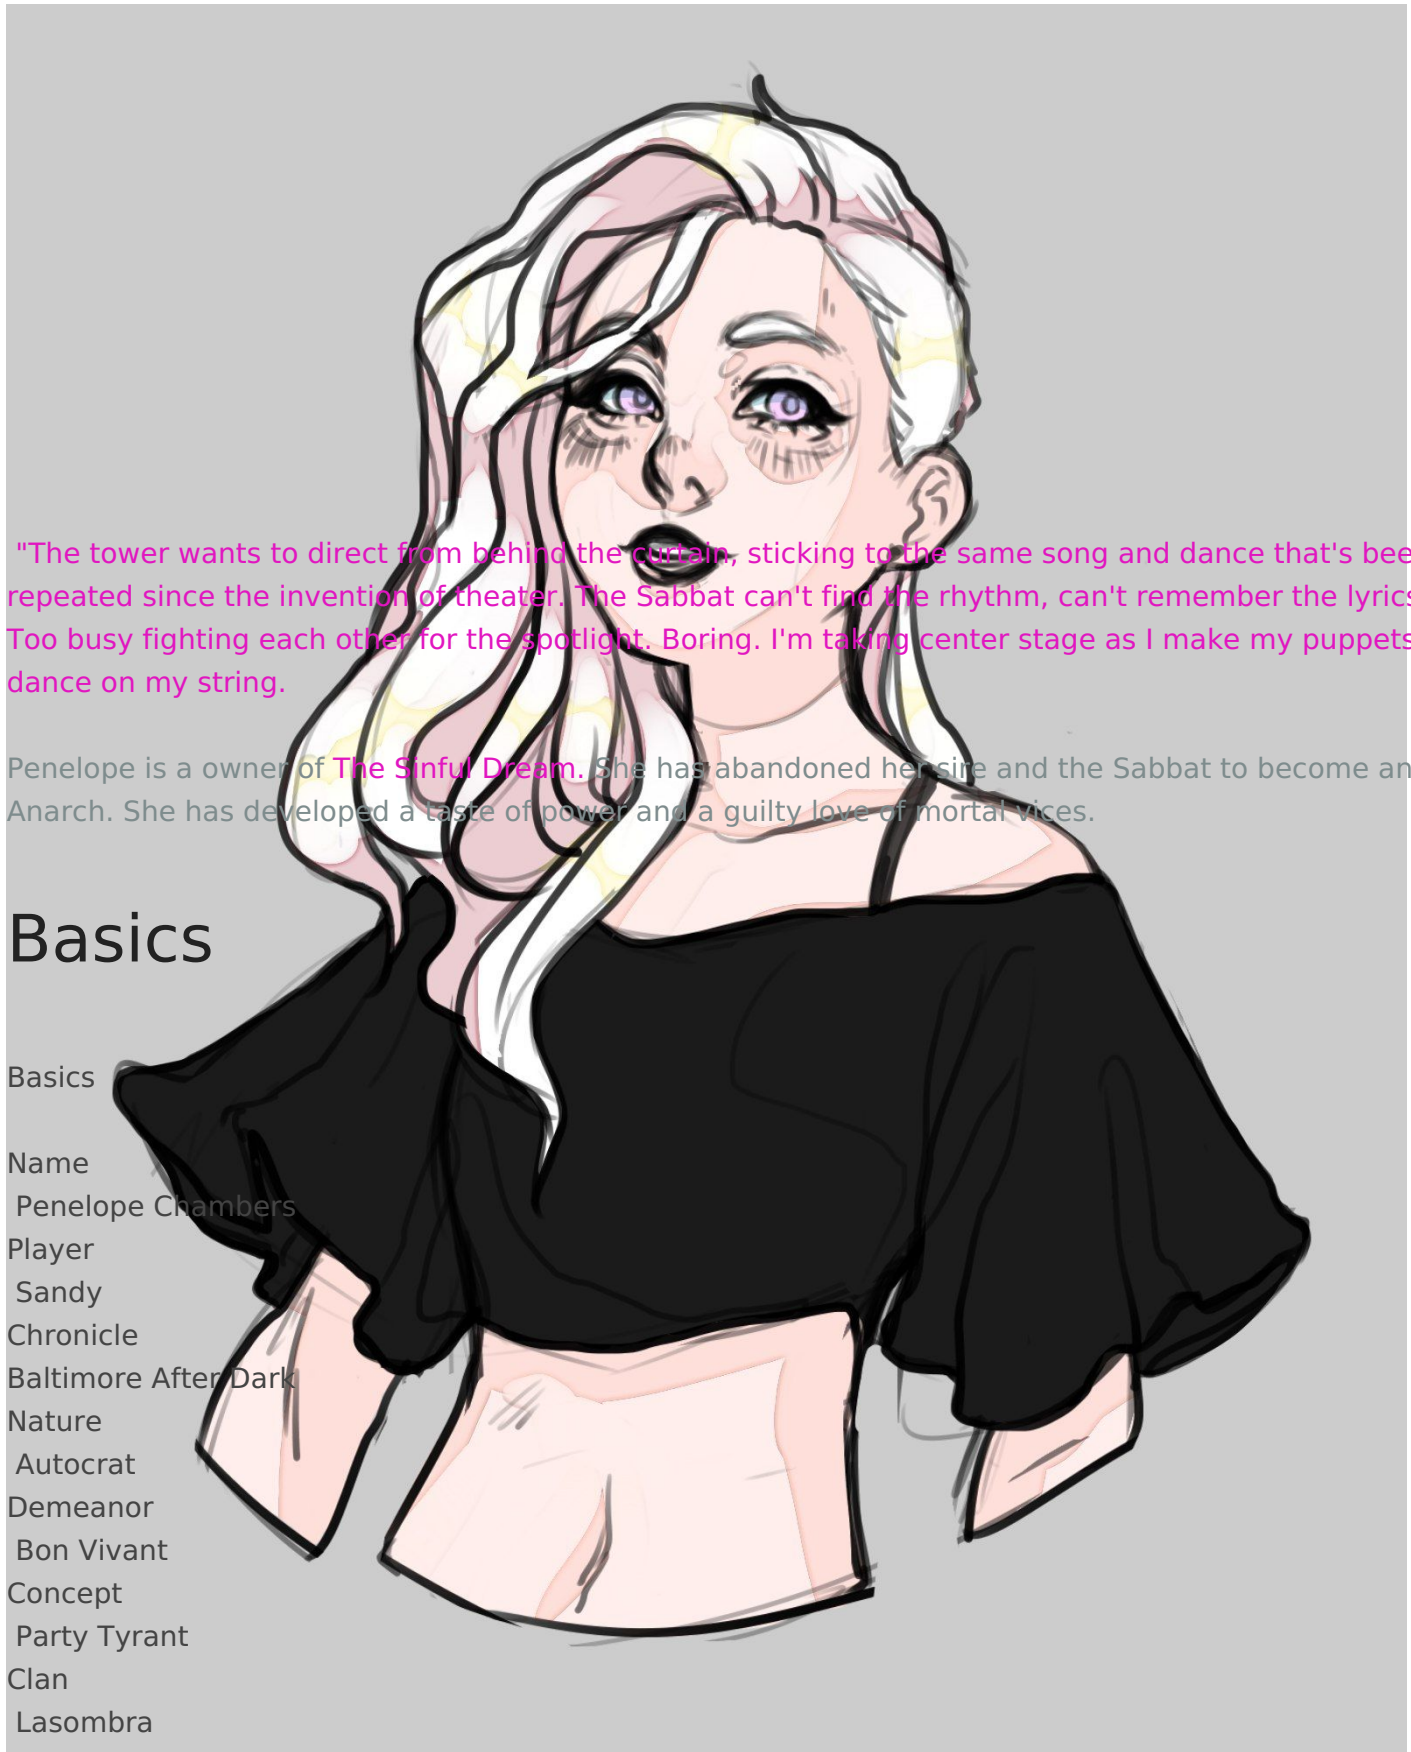

Penelope Chambers

Overview

"The tower wants to direct from behind the curtain, sticking to the same song and dance that's been repeated since the invention of theater. The Sabbat can't find the rhythm, can't remember the lyrics. Too busy fighting each other for the spotlight. Boring. I'm taking center stage as I make my puppets dance on my string.

Penelope is a owner of [The Sinful Dream](#). She has abandoned her sire and the Sabbat to become an Anarch. She has developed a taste of power and a guilty love of mortal vices.

Basics

Basics

Name

Penelope Chambers

Player

Sandy

Chronicle

Baltimore After Dark

Nature

Autocrat

Demeanor

Bon Vivant