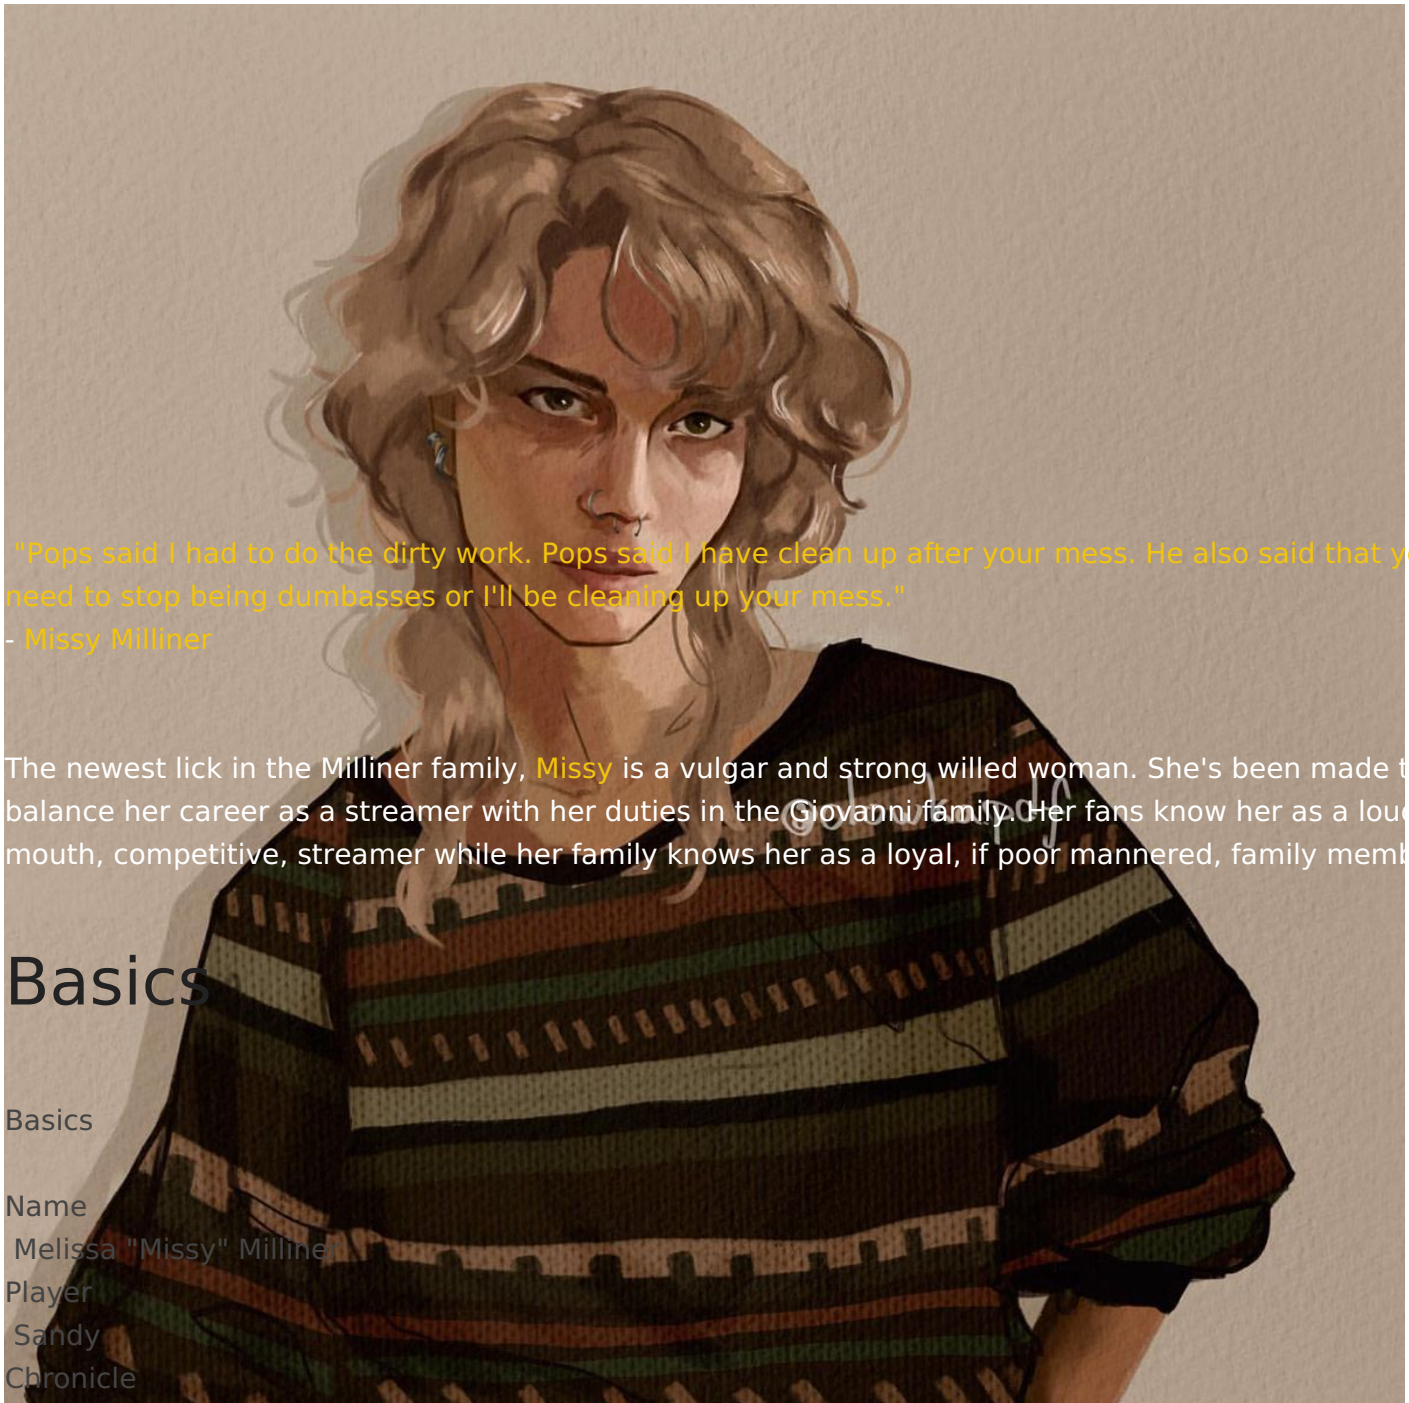

"Pops said I had to do the dirty work. Pops said I have clean up after your mess. He also said that you need to stop being dumbasses or I'll be cleaning up your mess."

- Missy Milliner

The newest lick in the Milliner family, **Missy** is a vulgar and strong willed woman. She's been made to balance her career as a streamer with her duties in the Giovanni family. Her fans know her as a loud mouth, competitive, streamer while her family knows her as a loyal, if poor mannered, family member.

Basics

Basics

Name

Melissa "Missy" Milliner

Player

Sandy

Chronicle

Baltimore After Dark

Nature

Competitor

Demeanor

Thrill Seeker

Concept

E-Girl Mobster

Clan

Giovanni

Generation